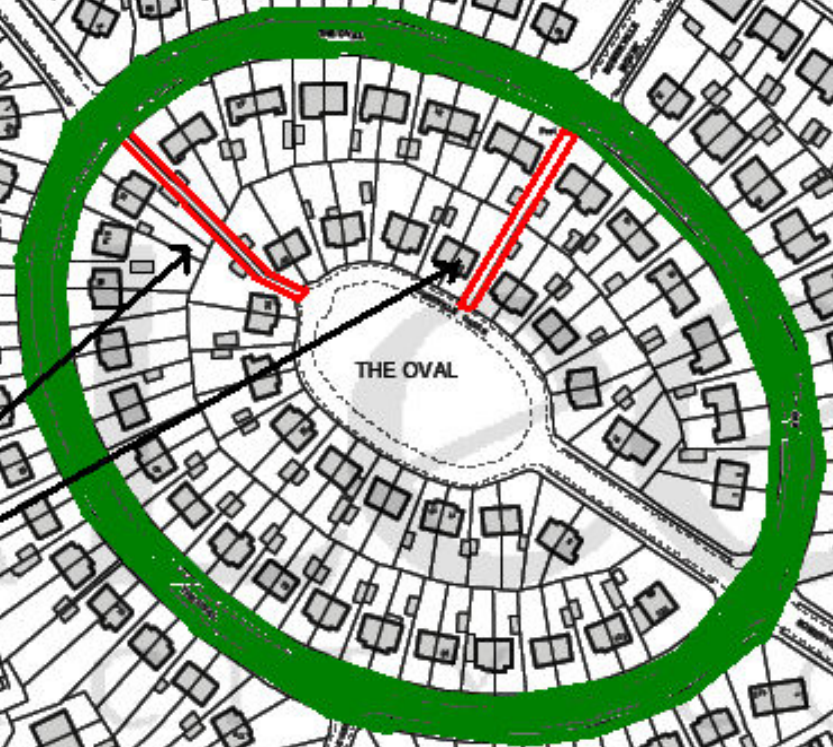

Appendix 1 - Proposed location for alleygates and suggested alternative routes

Alterantive route

Footpaths proposed for alleygating

Killingbeck RC Cemetery

THE OVAL